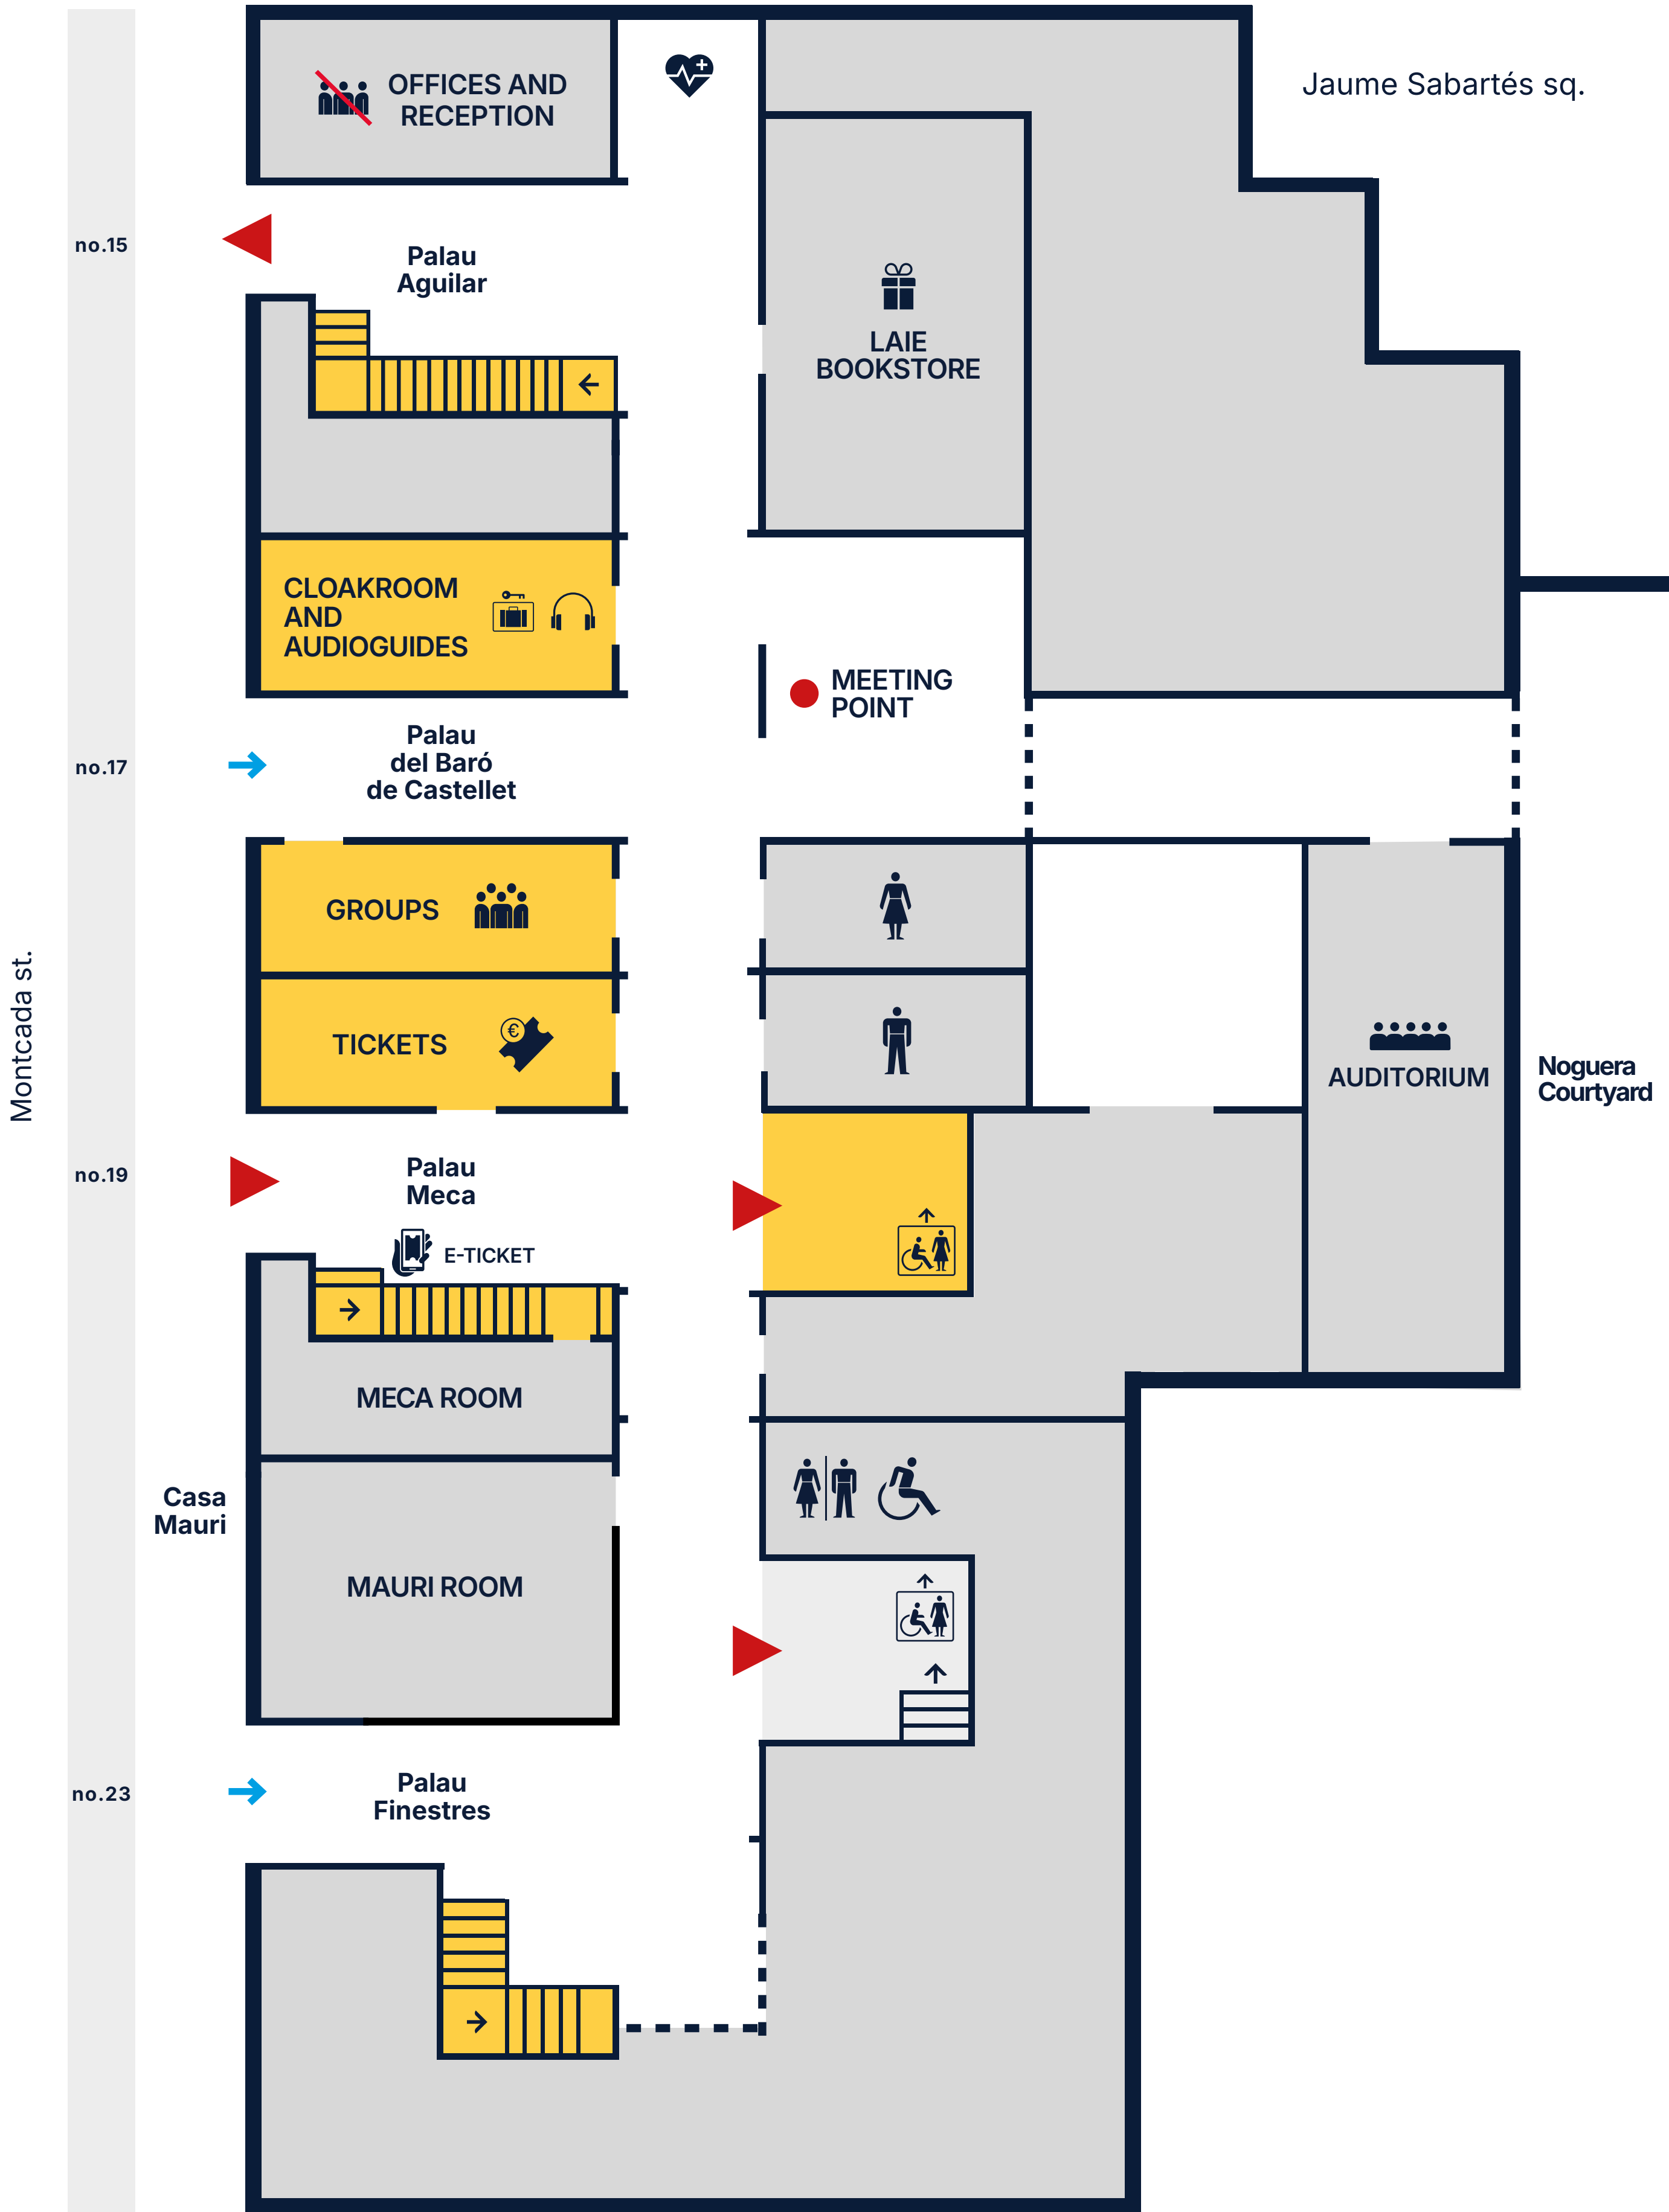

Map of the museum

LEVEL 0

LEVEL 1

Level 0

Cremat Gran i Xic st.

Level 1

FEATURED WORK (ROOM 2)

Aunt Pepa

1896

FEATURED WORK (ROOM 8)

Barcelona Rooftops

1903

FEATURED WORK (ROOM 14)

Las Meninas

1957

FEATURED WORK (ROOM 13)